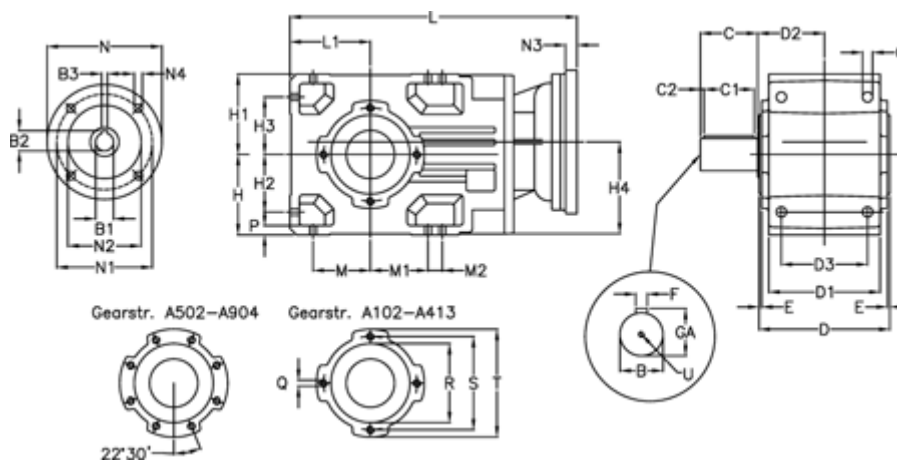

Article number: 29600101861235  
 Description: Bevel helical gearbox  
 A102UR-18,6-P90B5

## Measures

|           |                                |           |             |           |
|-----------|--------------------------------|-----------|-------------|-----------|
| B = 25    | D1 = 95                        | H1 = 70   | M2 = 0      | Q = M8x12 |
| B1 = 24   | D2 = 63.0                      | H2 = 50   | N = 200     | R = 80    |
| B2 = 27.3 | D3 = 75                        | H3 = 50   | N1 = 165    | S = 100   |
| B3 = 8    | Description = A102UR-xx-P90 B5 | H4 = 83.0 | N2 = 130    | T = 120   |
| C = 45    | E = 3.0                        | L = 302.0 | N3 = -      | U = M8x19 |
| C1 = 35   | F = 8                          | L1 = 70   | N4 = M10x12 |           |
| C2 = 5.0  | GA = 28                        | M = 50    | O = 9.5     |           |
| D = 117   | H = 70                         | M1 = 50   | P = 9       |           |